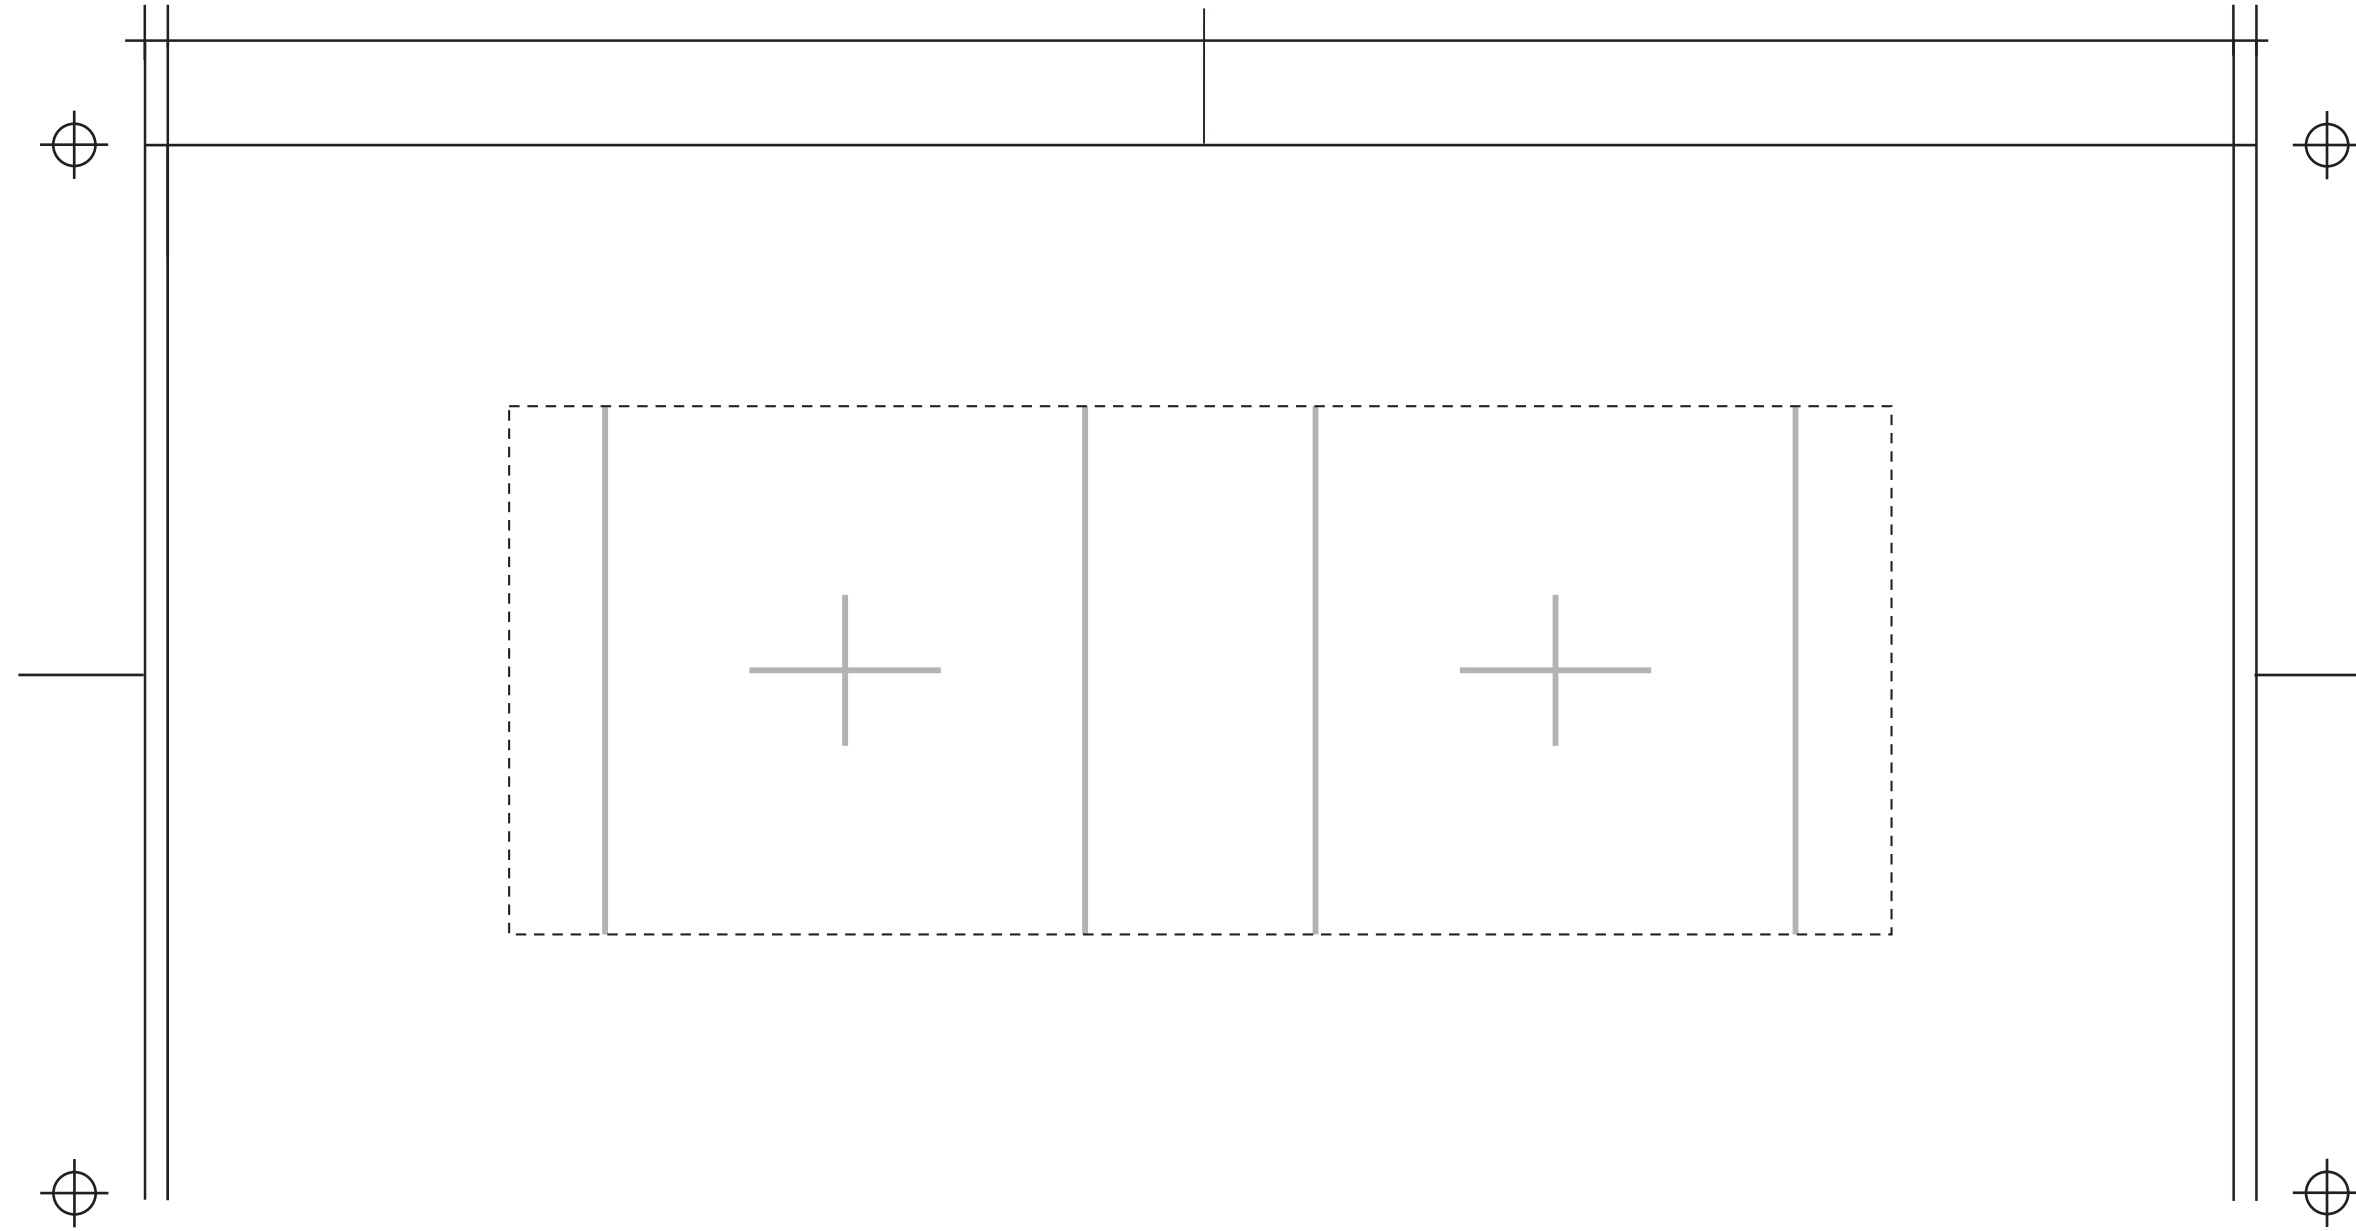

WRAP

2 SIDES

**THE IMPRINT GOES ON THE WHITE AREA ONLY.
BLACK BACKGROUND FILL IS NOT RECOMMENDED
THE COLOR MAY NOT BE A TRUE BLACK**

PMS MATCHES CAN'T BE GUARANTEED ON CERAMICS

Dashed Line For Imprint Area Only. Will Not Print.

1" 0.5" 0" 0.5" 1"	Artist/Date:	Item #:7294	Proofing:
	Order #:	MAX Imprint Size: 2.5" W x 3"H	
	Ship Date:	Wraparound: 7.2" W x 2.75" H	
	Imprint Color:	Imprint Type: 4 Color Process	
	Item Color:		

**COMPOSITE
NOT ACTUAL SIZE**